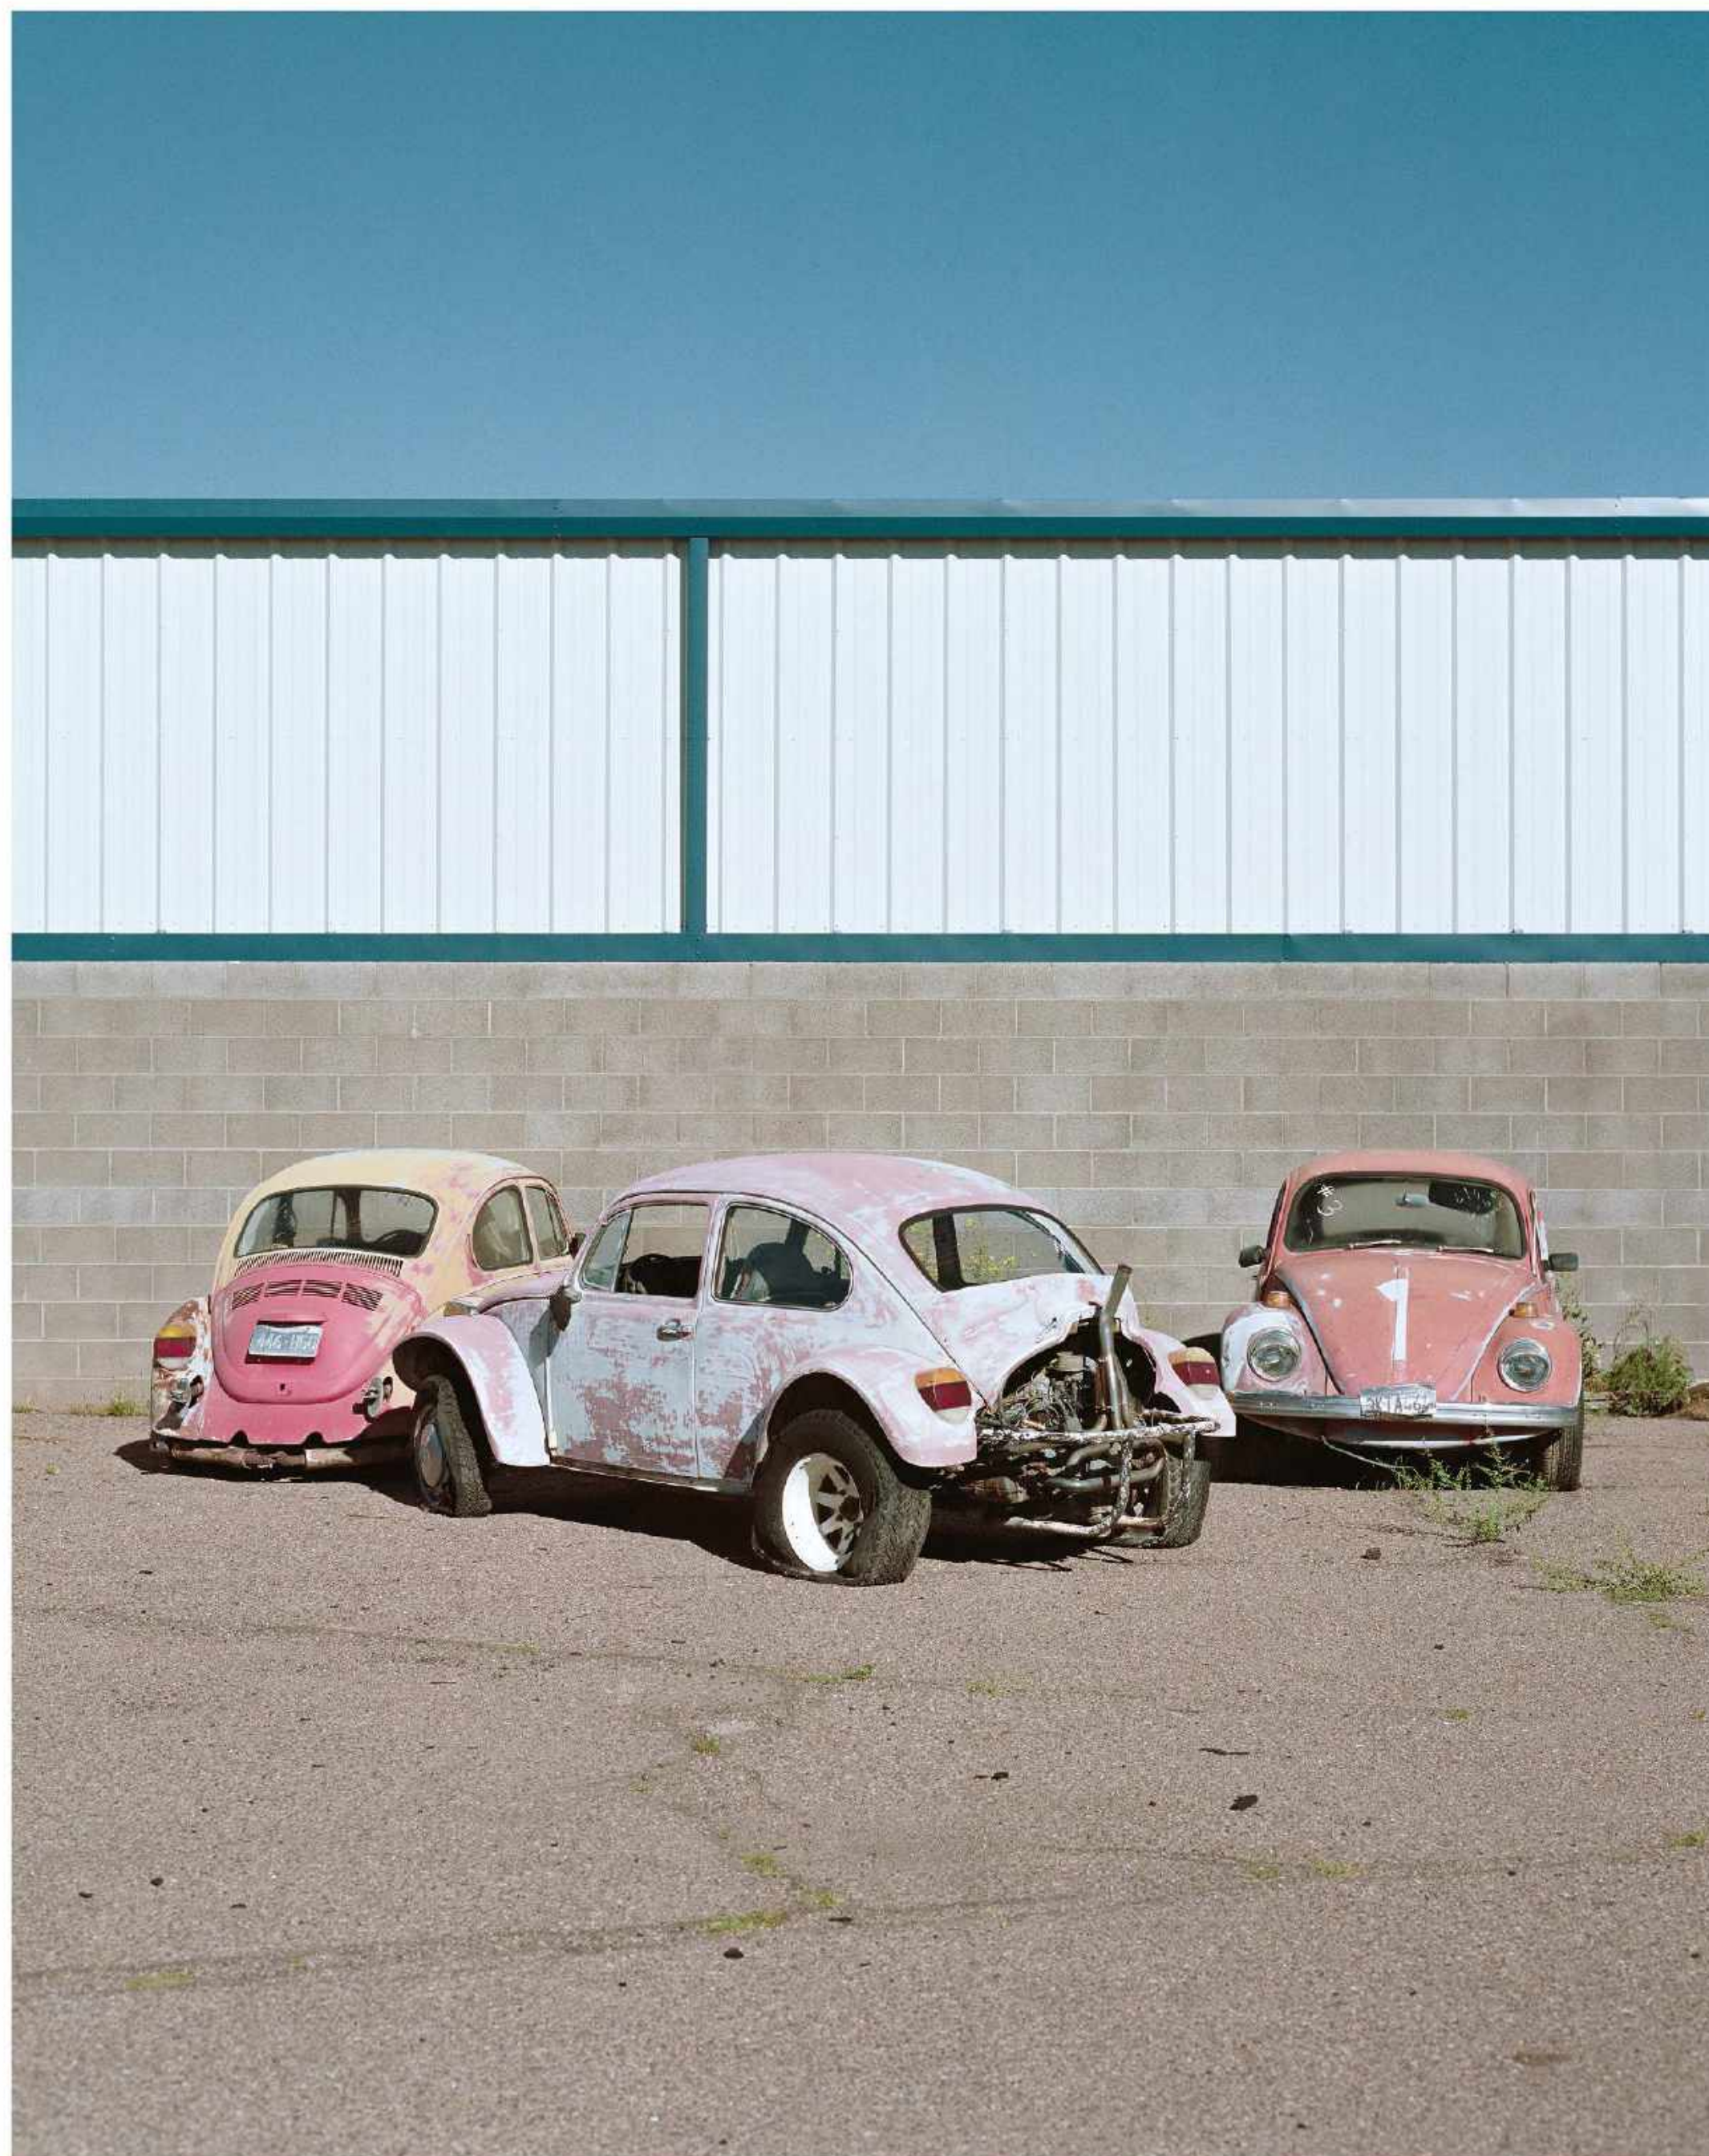

A BUG'S LIFE

From series Shaped by the West

Edition S 16x20 (40.6x50.8 cm)

01 - 02	_____	$800 (€670)
03 - 04	_____	$900 (€750)
05 - 06	_____	$1000 (€830)
07 - 08	_____	$1200 (€1000)
09 - 10	_____	$1400 (€1160)

Edition M 24x30 (60.9x76.2 cm)

01 - 03	_____	$1500 (€1160)
04	_____	$1800 (€1490)
05	_____	$2200 (€1830)
06	_____	$2600 (€2160)

Edition L 40x50 (101.6x127 cm)

01	_____	$2800 (€2320)
02	_____	$3400 (€2320)
03	_____	$4000 (€3310)
04	_____	$6000 (€4970)